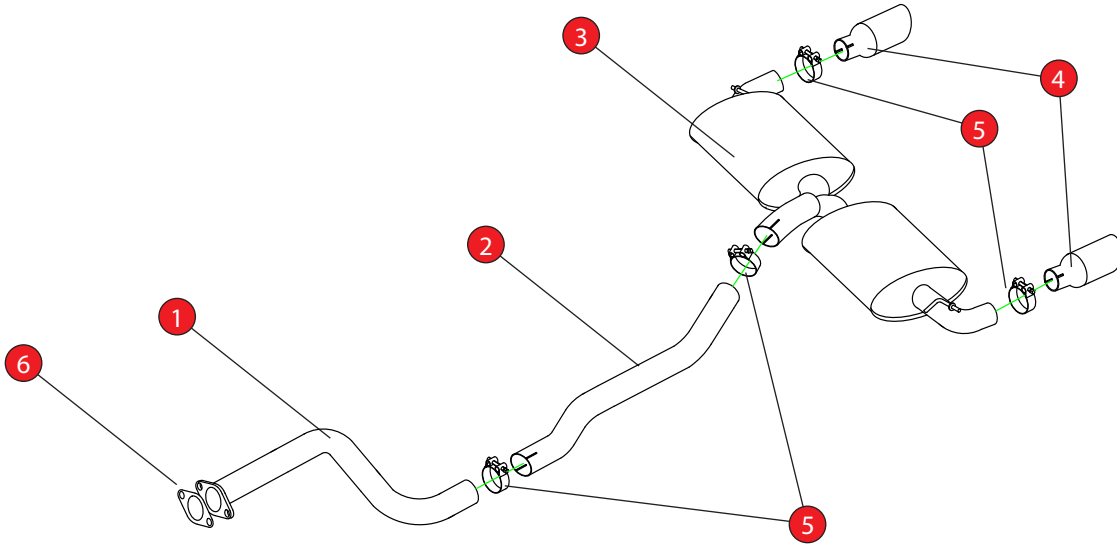

Case 10-300

CAR	Ford Focus RS Mk2 2.5T	PART NO.	SFD066
YEAR	09-15	FIT KITS	423 FK
NOTES	Where not supplied use original fittings	FEATURES	Pipe diameter:- 76mm/3"

NO.	PART NO.	DESCRIPTION	QTY
1	1235FD	Front Pipe	1
2	1236FD	Link Pipe	1
3	1240FD	Rear Silencer	1
4	1241FD	Tailpipe with 114mm Daytona trim	2
Fit Kit			
5	Z016.10062	Heavy Duty Clamp	4
6	Z033.10063	Gasket	1

DATE	26/06/2023
ISSUE	04
AUTHORISED	S Shipley

NOTE: ENSURE SCORPION SYSTEM IS CLEAR OF MOVING PARTS AND ALL ORIGINAL FUNCTIONS WORK CORRECTLY.

Checked By _____